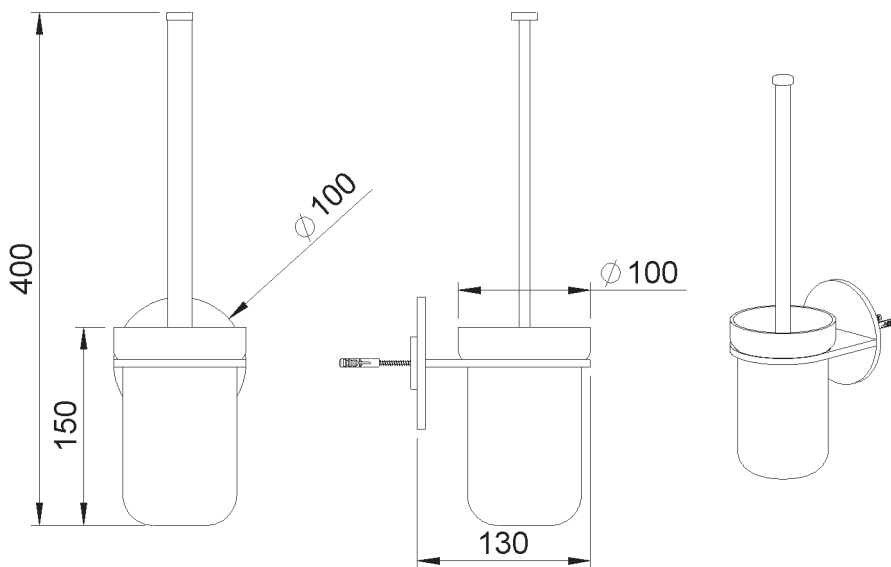

**PRODUCT TECHNICAL SHEET**

Collection :

JOE

Ref. :

6286.--.57

Porte-brosse

Borstelhouder

Brush holder

**Picture**

**Product details**

**Technical drawing**

RA0.V01